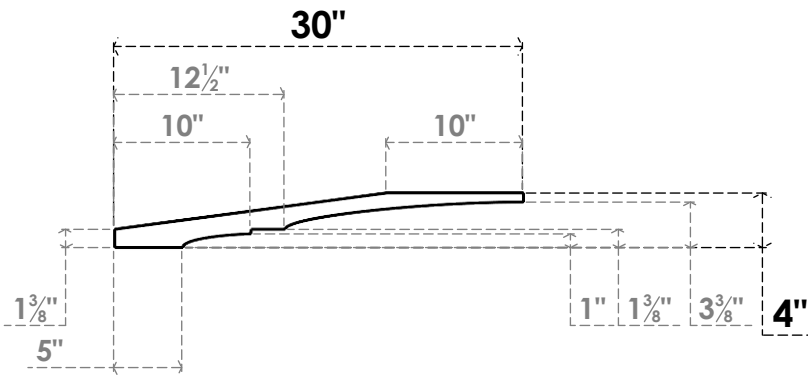

ITEM NUMBER: BRCPC040X30000X04000BOA

4"W X 30"D X 4"H BALBOA ARCHITECTURAL GRADE PVC CLOSED KNEE BRACE

SIDE PROFILE

FRONT PROFILE

ISOMETRIC

EKENA MILLWORK
2300 WEST MAIN ST.
CLARKSVILLE, TX 75426
TOLL FREE: 866-607-0453
WWW.EKENAMILLWORK.COM