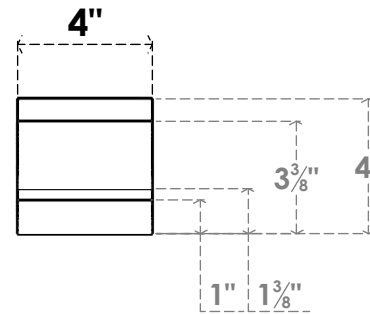

ITEM NUMBER: BRCPC040X30000X04000BOA

4"W X 30"D X 4"H BALBOA ARCHITECTURAL GRADE PVC CLOSED KNEE BRACE

SIDE PROFILE

FRONT PROFILE

ISOMETRIC

EKENA MILLWORK
2300 WEST MAIN ST.
CLARKSVILLE, TX 75426
TOLL FREE: 866-607-0453
WWW.EKENAMILLWORK.COM