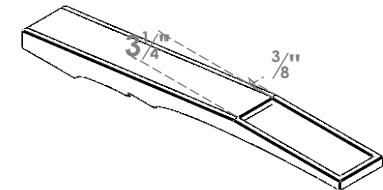

ITEM NUMBER: BRCPC040X30000X04000BOA

4"W X 30"D X 4"H BALBOA ARCHITECTURAL GRADE PVC CLOSED KNEE BRACE

SIDE PROFILE

FRONT PROFILE

ISOMETRIC

EKENA MILLWORK
2300 WEST MAIN ST.
CLARKSVILLE, TX 75426
TOLL FREE: 866-607-0453
WWW.EKENAMILLWORK.COM